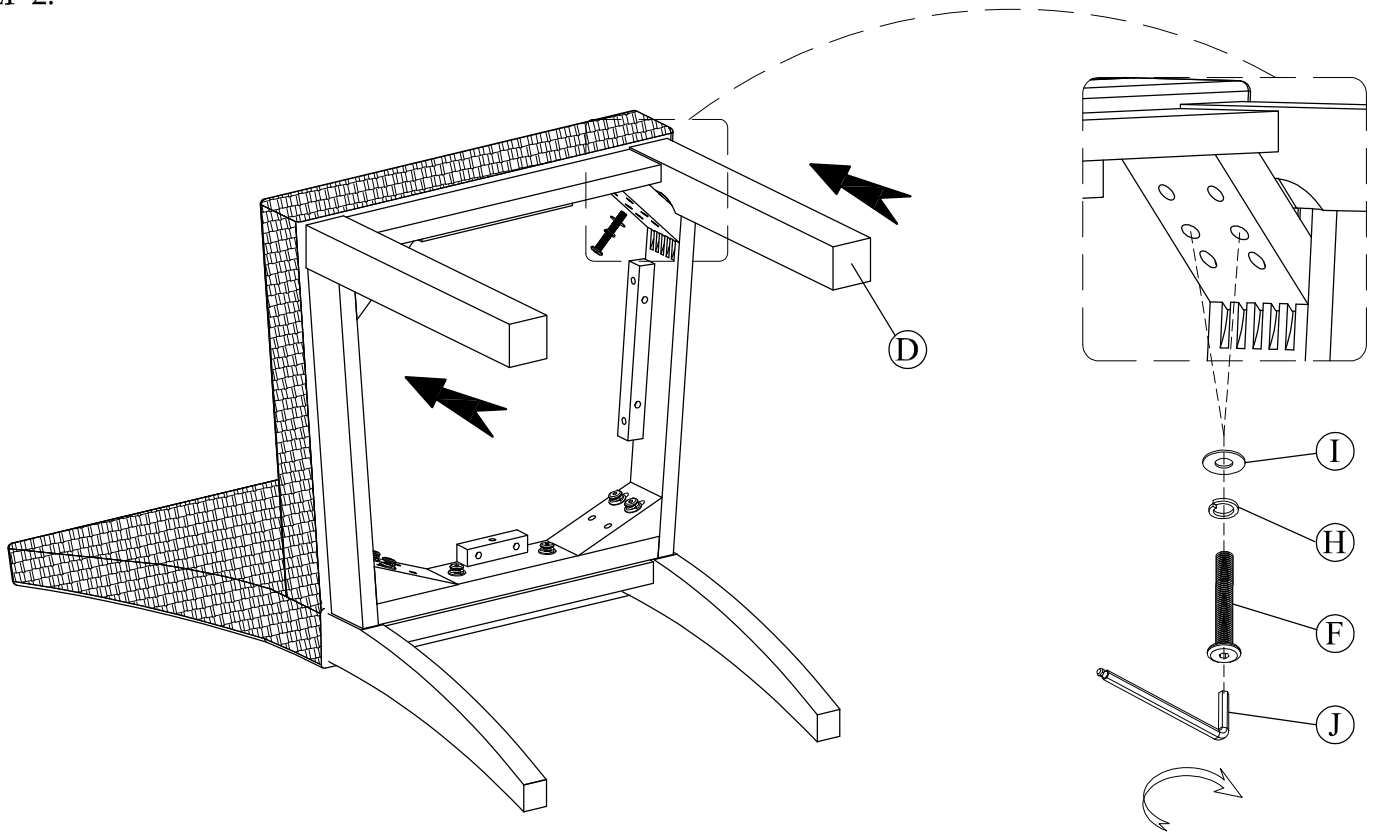

STEP 2:

STEP 3:

Complete