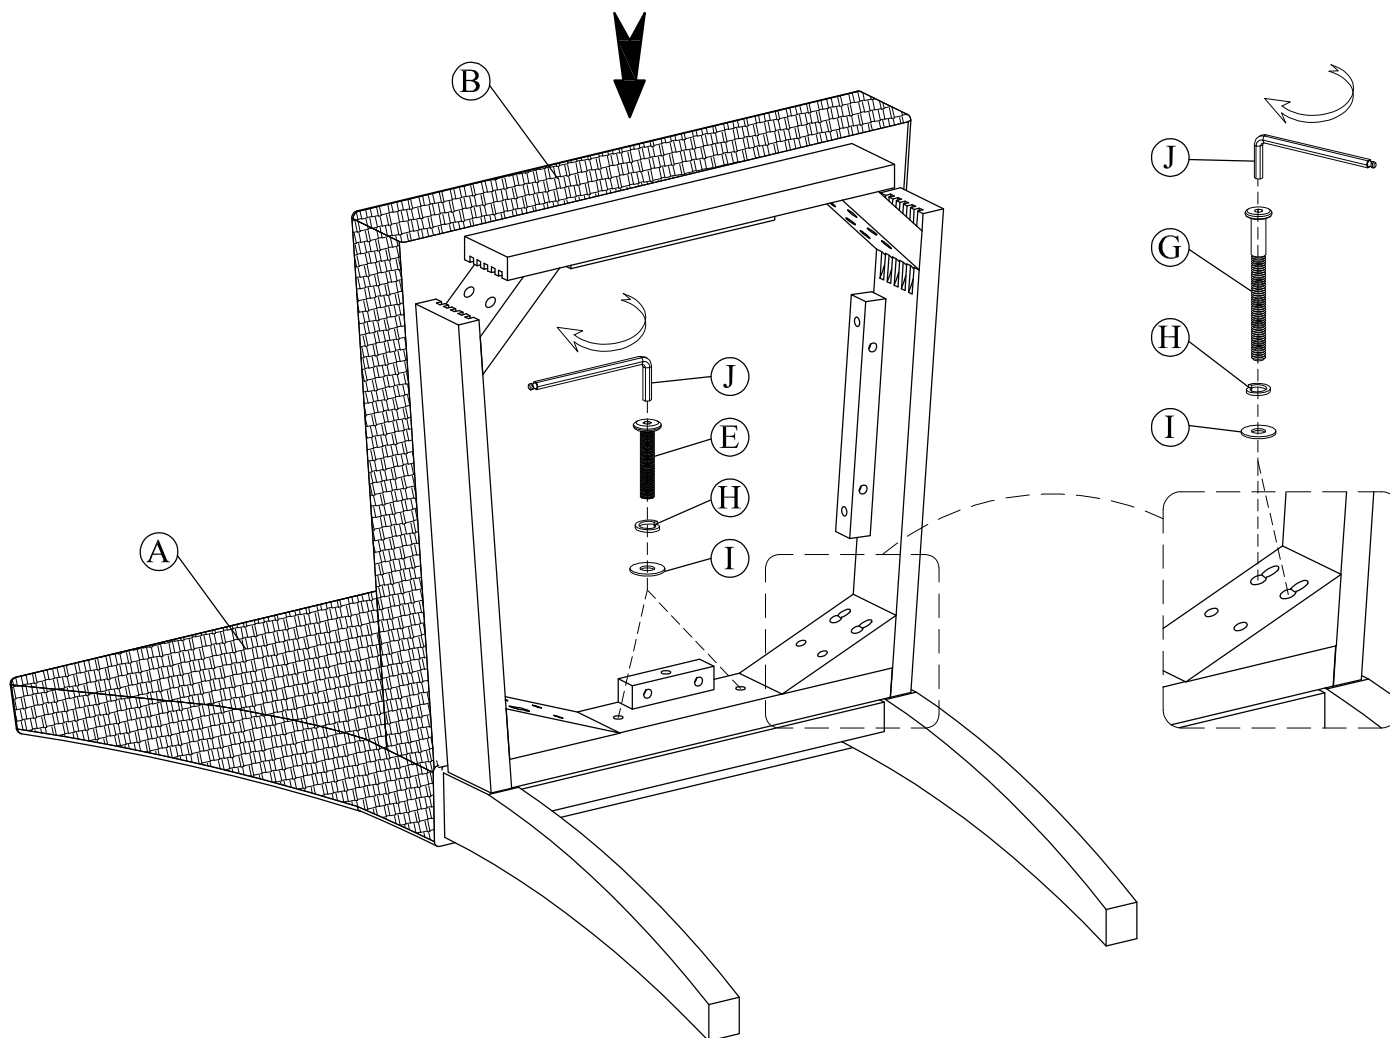

Warning :

- Be sure to check all packing material carefully for small parts, which may have come loose inside the carton during shipment.
- To prevent possible scratches and damage, this furniture must be assembled on a soft surface such as a blanket or carpet.

Components and Hardware List

Chair Back 1 Pc.	Chair Seat 1 Pc.	Cushion Seat 1 Pc.	Front Leg 2 Pcs.		
Allen Head Bolt M8-32 x 40mm 2 Pcs.	Allen Head Bolt M8-32 x 50mm 4 Pcs.	Allen Head Bolt M8-32 x 85mm 4 Pcs.	Lock Washer Ø9 x Ø13mm 10 Pcs.	Flat Washer Ø8 x Ø20mm 10 Pcs.	Allen Key 4 x 110mm 1 Pc.

STEP 1: